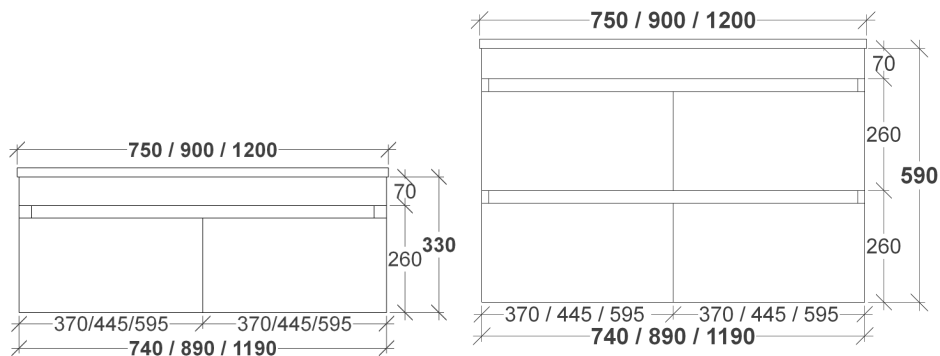

HARPER VANITY SPECIFICATIONS

RIFCO

EST. 1975

SIDE VIEW

FRONT VIEW

ALL SIZES SHOWN ARE NOMINAL & SHOULD BE CHECKED PRIOR TO INSTALLATION