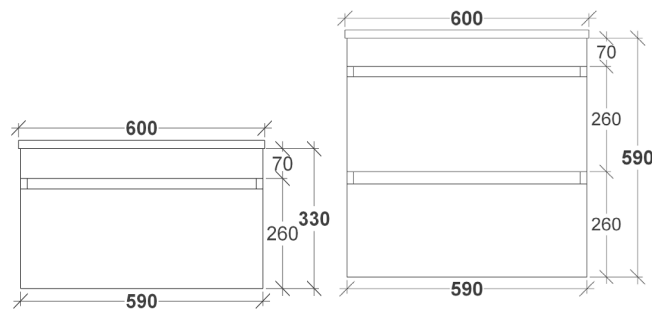

HARPER VANITY SPECIFICATIONS

RIFCO

EST. 1975

SIDE VIEW

FRONT VIEW

ALL SIZES SHOWN ARE NOMINAL & SHOULD BE CHECKED PRIOR TO INSTALLATION