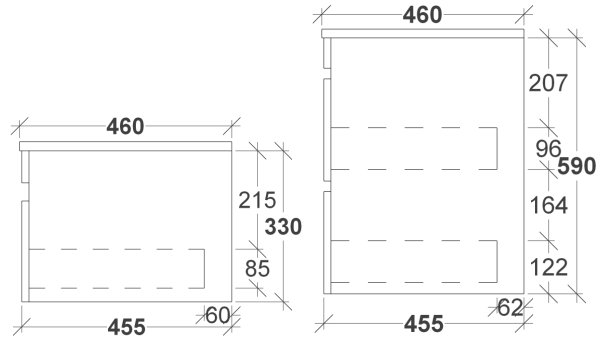

HARPER VANITY SPECIFICATIONS

RIFCO

EST. 1975

SIDE VIEW

FRONT VIEW

ALL SIZES SHOWN ARE NOMINAL & SHOULD BE CHECKED PRIOR TO INSTALLATION