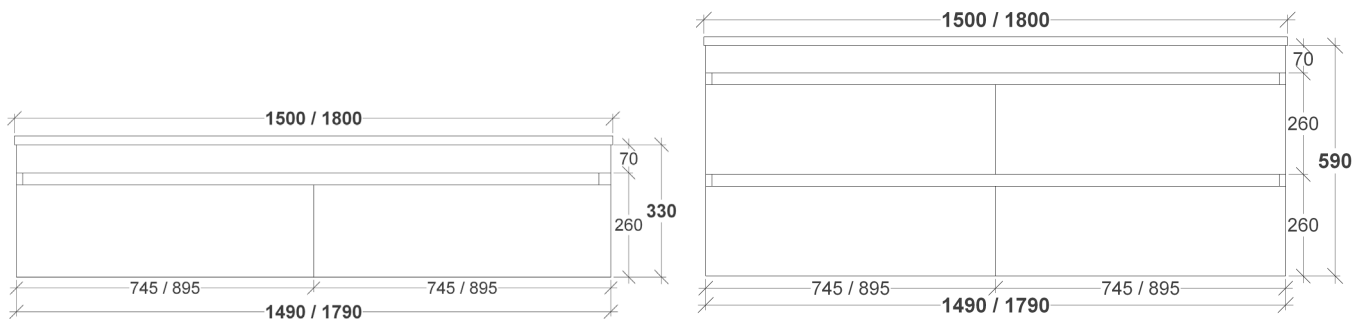

HARPER VANITY SPECIFICATIONS

RIFCO

EST. 1975

SIDE VIEW

FRONT VIEW

ALL SIZES SHOWN ARE NOMINAL & SHOULD BE CHECKED PRIOR TO INSTALLATION